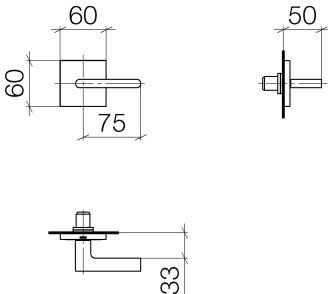

Bathtub - CL.1

Volume Control clockwise-closing cold 1/2" - polished chrome

Article number: 36 607 716-00

- Flange 2-3/8" x 2-3/8"
- Ceramic disc cartridge
- (ADA)

polished chrome

Accessory is required for this item.

Dimensional drawing

All dimensions in mm / inch = mm x 0,0394

Bathtub - CL.1

Volume Control clockwise-closing cold 1/2" - polished chrome

Article number: 36 607 716-00

Bathtub - CL.1

Volume Control clockwise-closing cold 1/2" - polished chrome

Required article

NO IMAGE

AVAILABLE

35 607 970-90 0010

Rough for volume control 1/2"

Bathtub - CL.1

Volume Control clockwise-closing cold 1/2" - polished chrome

Article number: 36 607 716-00

Spare parts list

Number	Item Number	Designation	Number of units
1	90 20 70 057 04-00	handle (cold)	1
2	09 21 02 108 90	disc	1
3	90 90 03 143 00 90	top	1