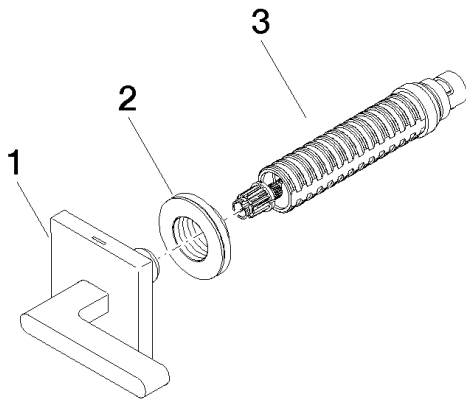

Required article

NO IMAGE

AVAILABLE

35 607 970-90 0010

Rough for volume control 1/2"

Bathtub - CL.1

Volume Control clockwise-closing cold 1/2" - polished chrome

Article number: 36 607 716-00

Spare parts list

Number	Item Number	Designation	Number of units
1	90 20 70 057 04-00	handle (cold)	1
2	09 21 02 108 90	disc	1
3	90 90 03 143 00 90	top	1